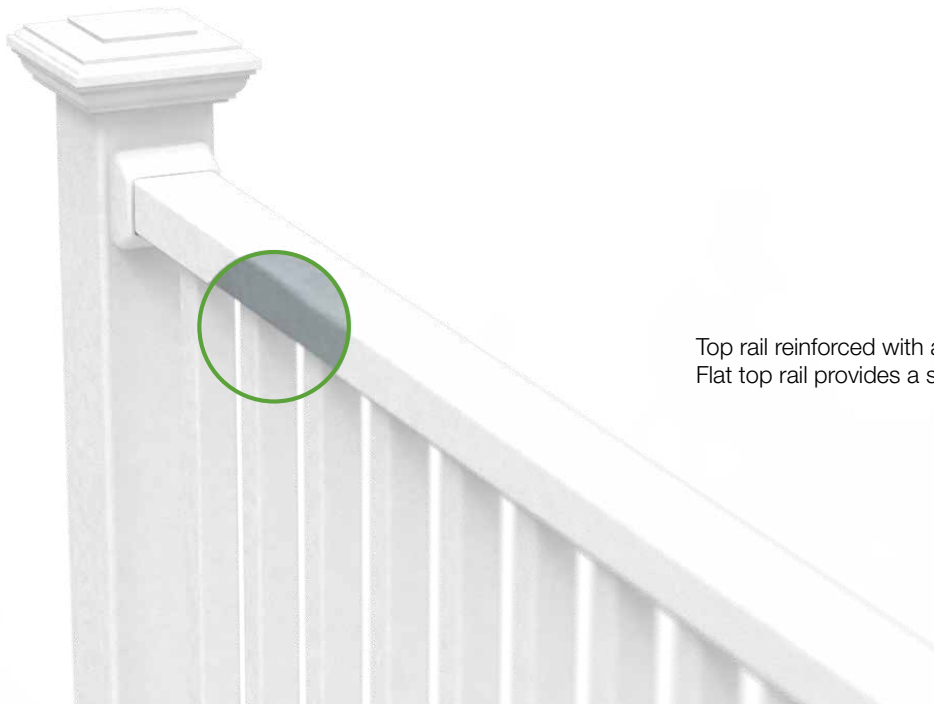

Top rail reinforced with an aluminum core.
Flat top rail provides a sturdy surface for drinks.