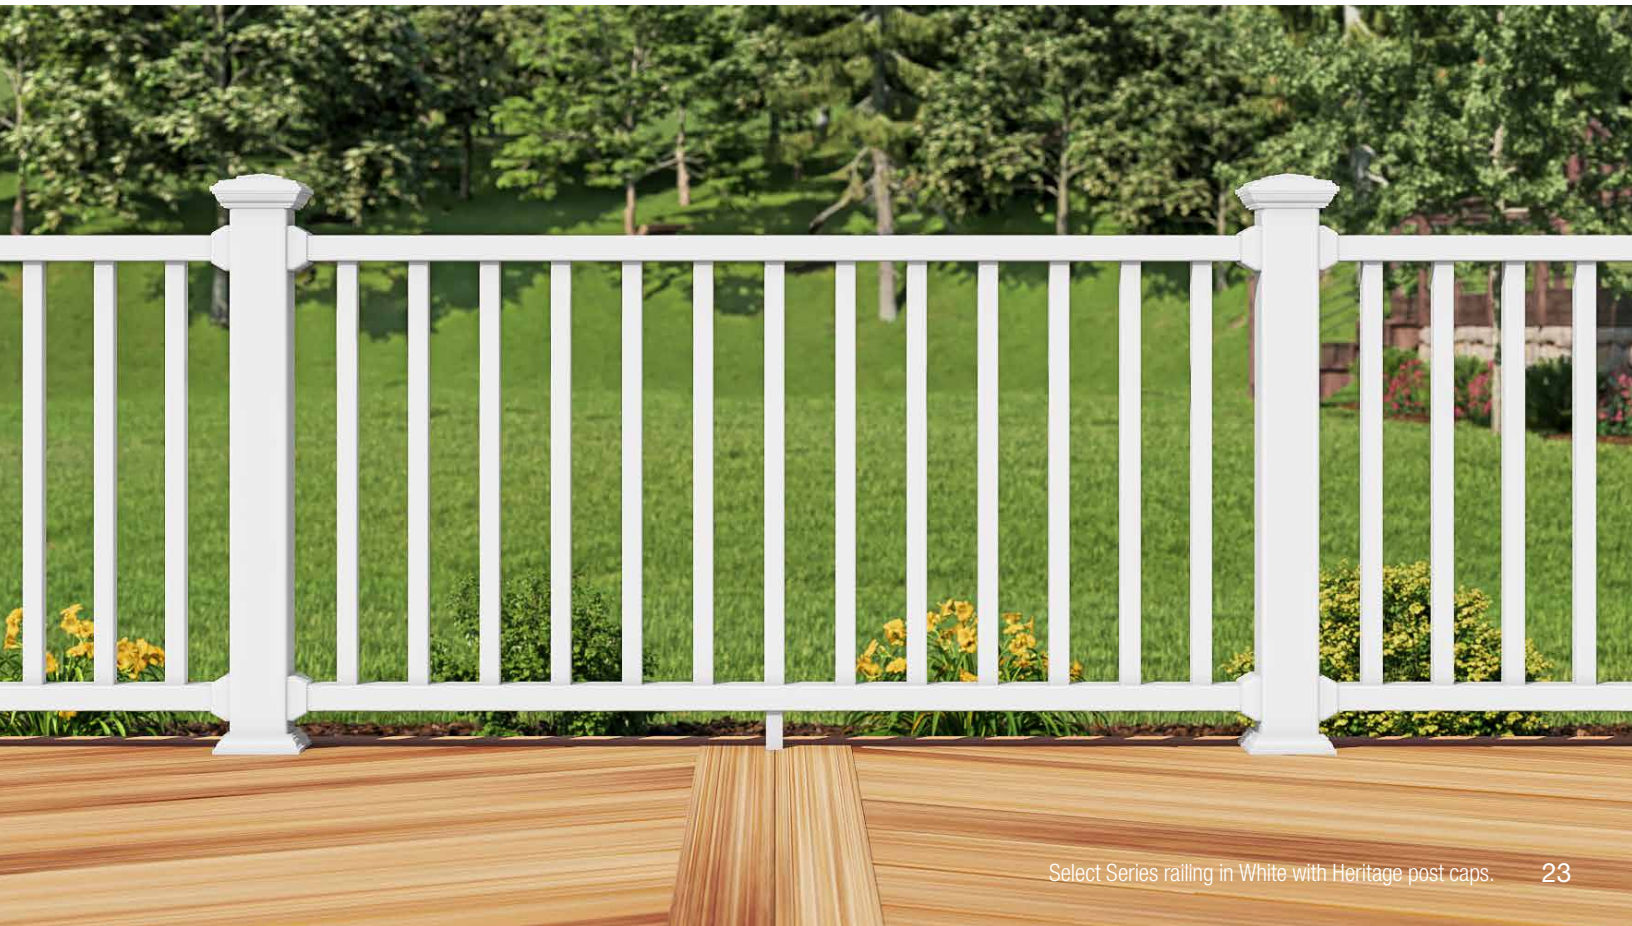

PRODUCT BENEFITS

- Aluminum stiffeners reinforce rails for added strength and support
- 6', 8' and 10' level rail kit lengths
- 6' and 8' stair rail kit lengths
- 36" and 42" level rail heights
- Multiple post options available — 4" x 4", 5" x 5" and 6" x 6"
- Code compliant
- Made in the USA

HOMEOWNER BENEFITS

- Does not warp, splinter or rot
- Matching gate kit
- Compatible with LED lighting
- Easy to maintain
- Long lasting color retention
- Transferrable Limited Lifetime Warranty

DESIGN VERSATILITY

- Bracket design hides unsightly fasteners to provide a clean, finished look
- 1 color