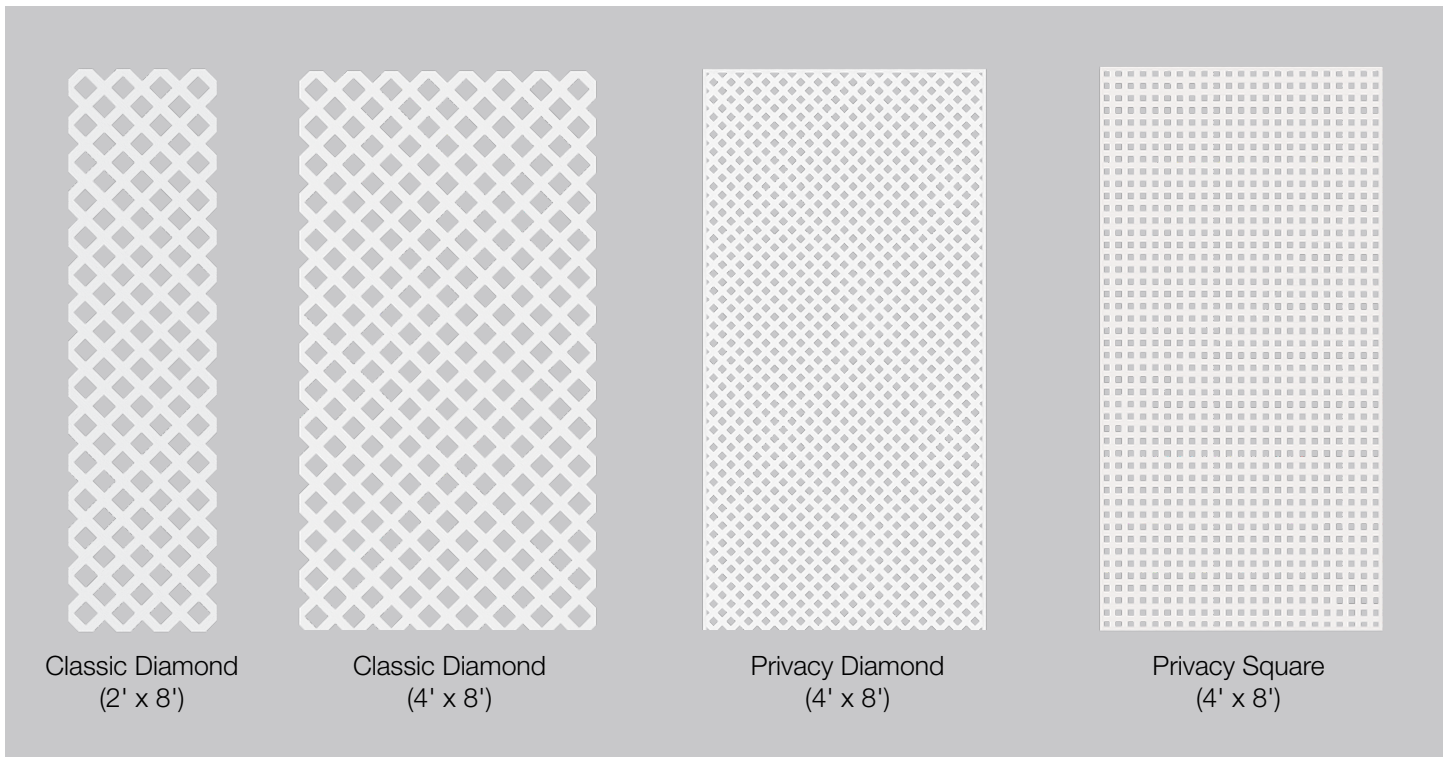

LATTICE

LATTICE				
Color	Classic Diamond (2' x 8')	Classic Diamond (4' x 8')	Privacy Diamond (4' x 8')	Privacy Square (4' x 8')
White	73004010	73004026	73004042	73004051
Woodland Green	N/A	73004020	73004037	N/A
Sierra Cedar	N/A	73004021	73004038	N/A
Redwood	N/A	73004023	73004040	N/A
Clay	N/A	73054359	73054360	N/A
Brazilian Walnut	N/A	73004144	73004142	N/A
Nantucket Gray	N/A	73004145	73004143	N/A
Better Than Treated	N/A	73004027	73004108	N/A
Black	N/A	73004497	73004479	73053435
Espresso	N/A	73053436	73053437	N/A

Lattice comes in a variety of color options and is NOT intended to be painted.