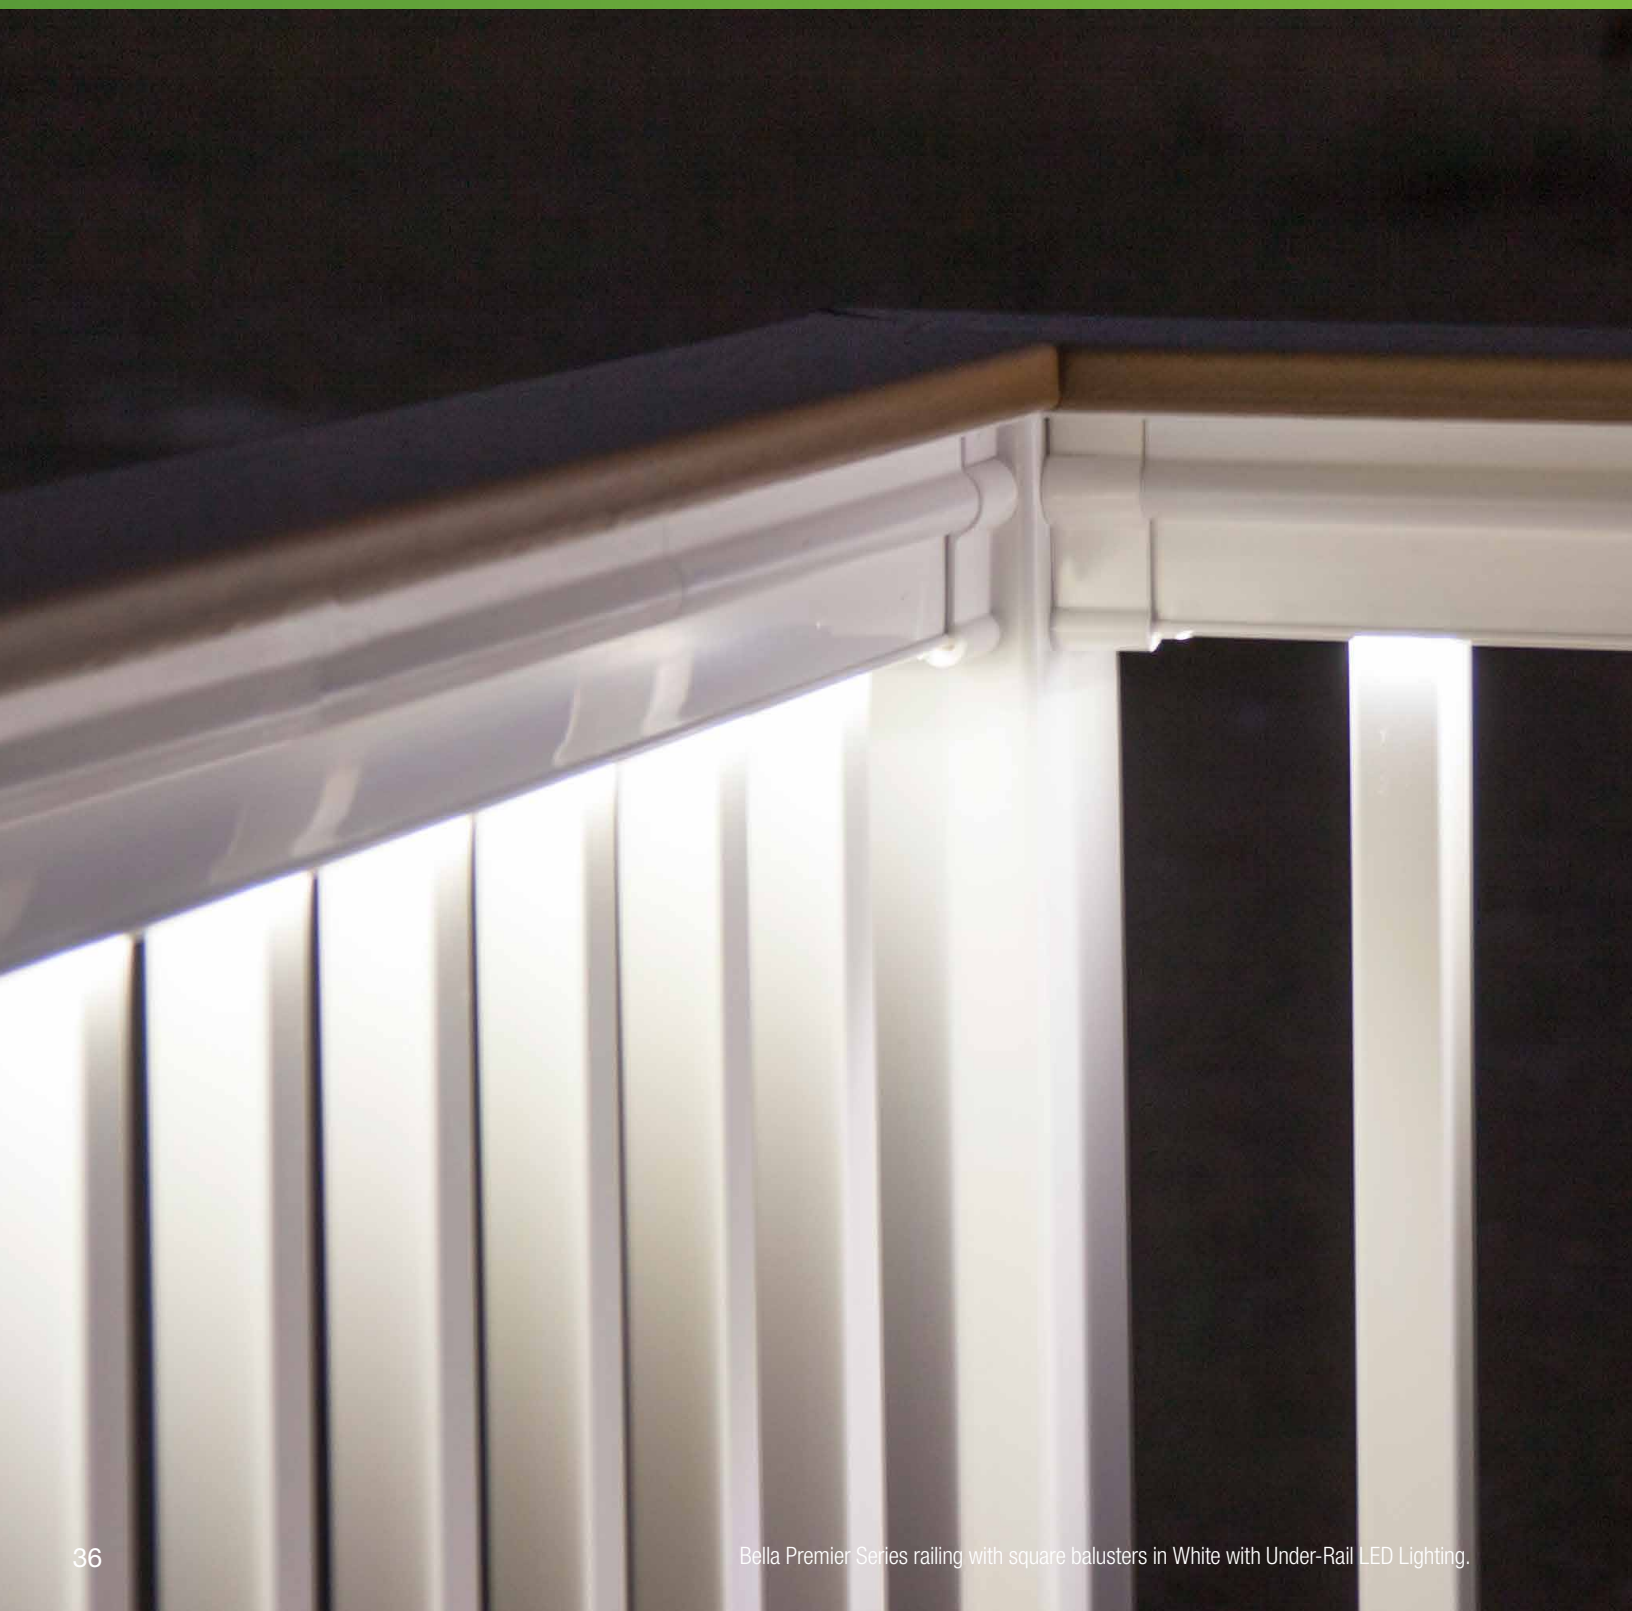

End Cap

Joint Ring

Spacer Block

LIGHTING

Solar Post Caps and a full LED Lighting system are available for use with all Barrette Outdoor Living vinyl, aluminum and steel railing products. Under-rail LED lighting strips feature an adhesive backing and easily connect with a 50W Bluetooth compatible transformer. Additional LED accessories include post caps, dome lights, flush deck and side/stair lights.