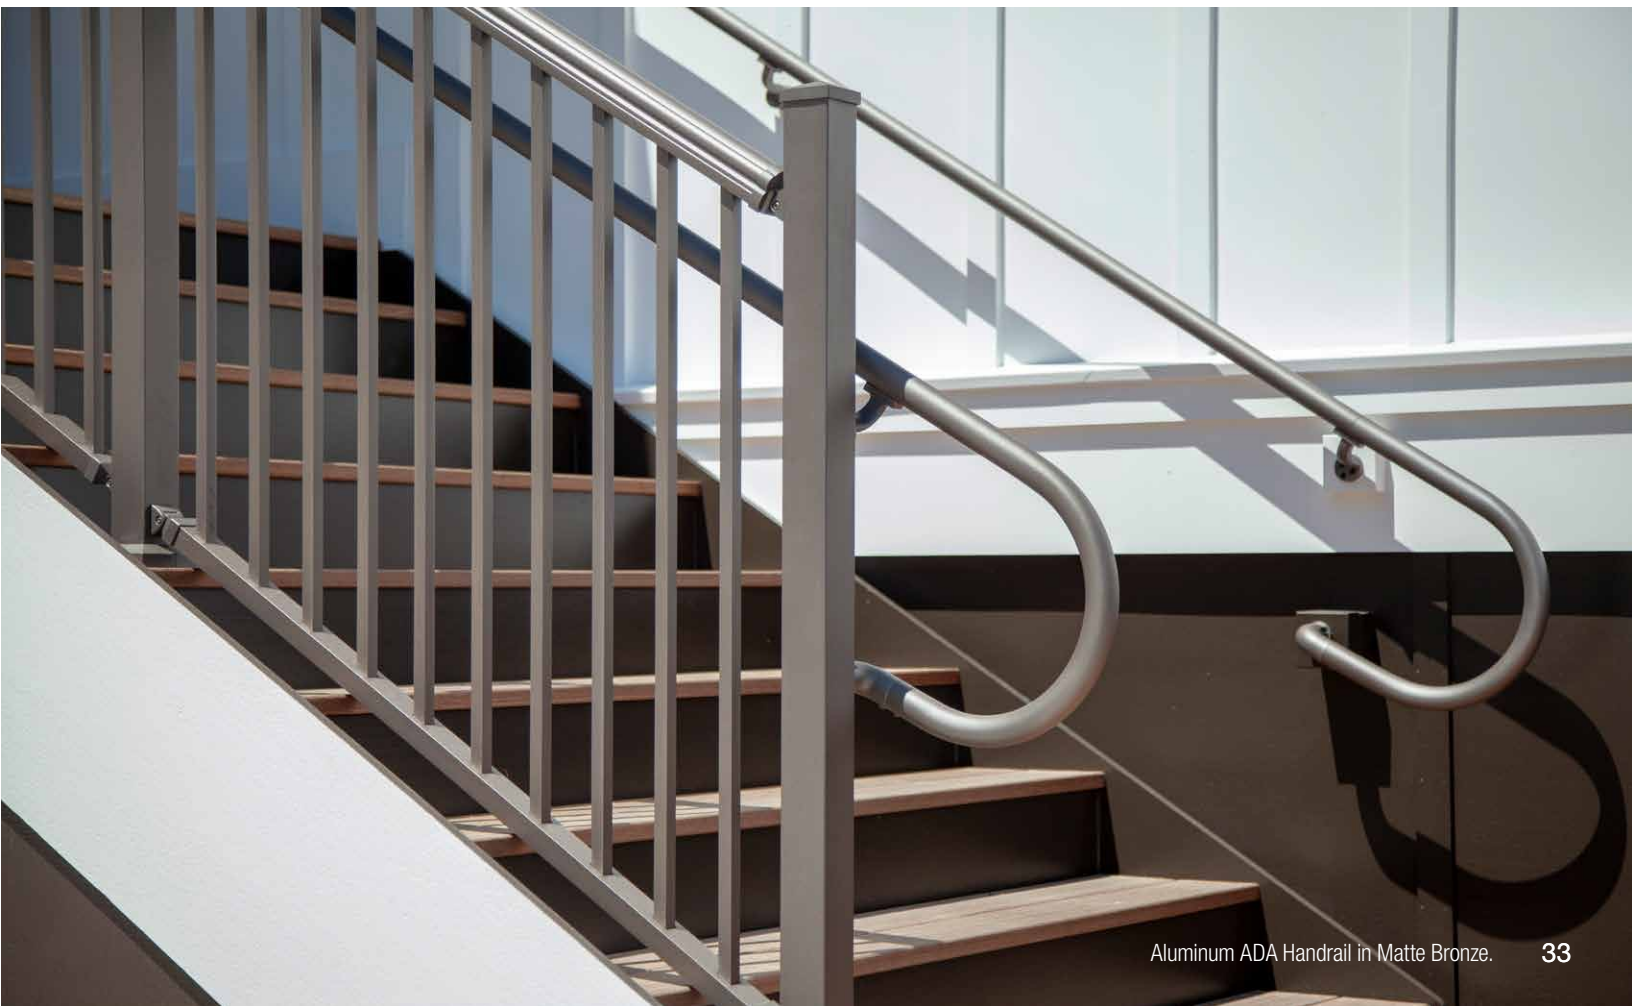

SOLARGUARD®

SolarGuard® is a material composition that provides fade resistance* so that your outdoor living products will look good for years to come.

*Does not apply to white vinyl products