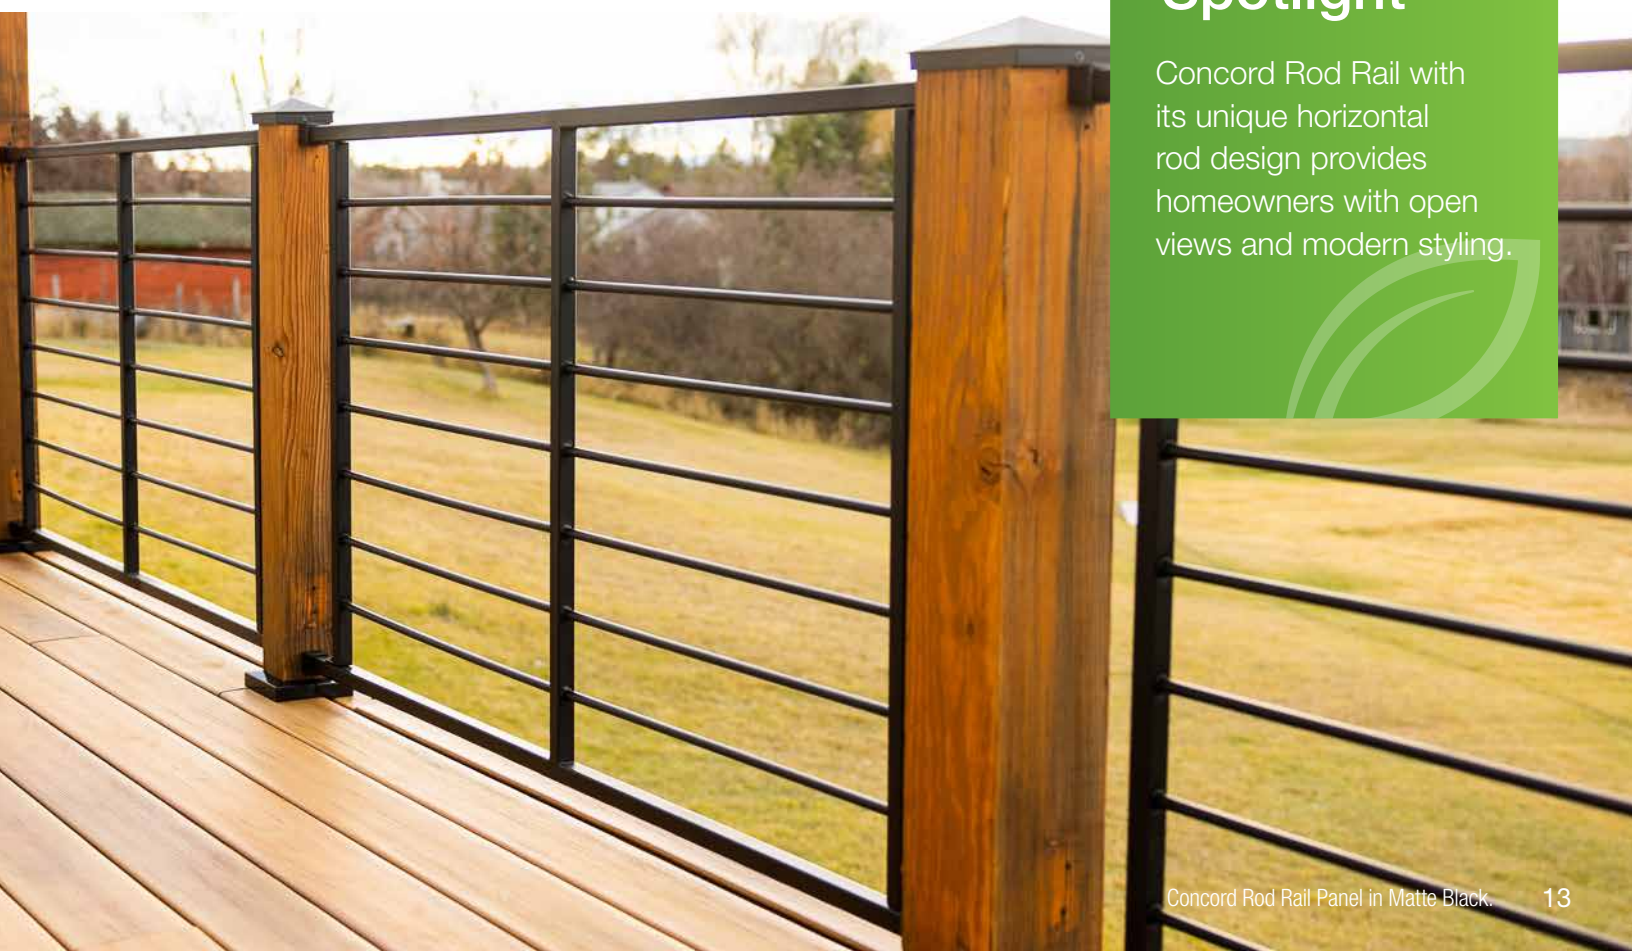

PRODUCT BENEFITS

- Panels with square balusters are factory welded
- Pre-attached brackets on posts make level installation easy and ensure consistent bottom spacing
- 6', 8' and 10' level rail kit lengths
- 6' and 8' stair rail kit lengths
- 36" and 42" level rail heights
- Code compliant

HOMEOWNER BENEFITS

- Premium powder coating provides maximum durability
- 15 Year Limited Warranty

DESIGN VERSATILITY

- Deck board adapter easily creates flat, "cocktail rail"
- New Horizontal Rod Rail option
- 2 colors

SOLARGUARD®

SolarGuard is a material composition that provides fade resistance* so that your outdoor living products will look good for years to come.

*Does not apply to white vinyl products

Product Spotlight

Concord Rod Rail with its unique horizontal rod design provides homeowners with open views and modern styling.