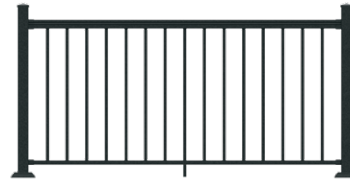

Brackets are included in all kits.

Dimensions

6' level & stair rails (69½" actual size)

8' level & stair rails (93½" actual size)

36" & 42" finished heights (with 2" bottom space)

Classic Top Rail

¾" Square Balusters